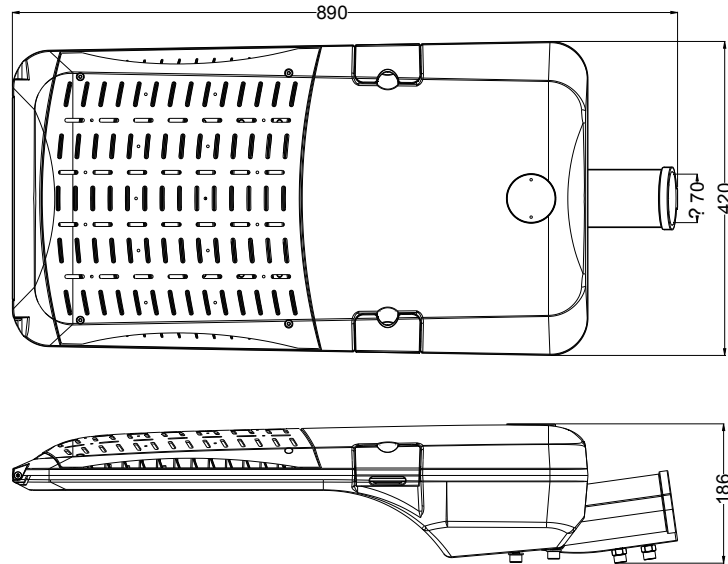

Color Index
 G: Ra>70
 H: Ra>80

Dimming Operation
 W:不調光
 A: 調光
 B: DMX512、1~10V
 、10V PWM
 C :CDS
 D: DALI 調光

Dimensions: (30W)

Model	A(mm)	B(mm)	C(mm)	D(mm)
30W	530	244	140	50

Product Photo:

Dimensions: (50W / 60W / 80W)

Model	A(mm)	B(mm)	C(mm)	D(mm)
50W/60W/80W	630	300	152	50

Product Photo:

Dimensions: (100W / 120W)

Model	A(mm)	B(mm)	C(mm)	D(mm)
100W/120W	750	360	170	65

Product Photo:

Dimensions: (150W / 180W / 200W)

Model	A(mm)	B(mm)	C(mm)	D(mm)
150W/180W/200W	890	420	186	70

Product Photo:

1. All dimensions are in millimeters.
2. Tolerance is ± 10 mm unless otherwise noted.

Parameters:

Input Voltage	AC90~305V / 50~60Hz
Power Factor	> 0.95
Input Power	30W/50W/60W/80W/100W/120W/150W/180W/200W
Luminous Flux Output	>130 Lm / W
Ra	>70
Beam Angle	140°x65°
Operating Temperature	-40°C ~ +60°C
Environment Temperature	-40°C ~ +60°C
Life Time	>30000H
Waterproof Rating	IP65
Product Standard	CE / ROHS

Light Distribution Curve (Unit: cd)

Encased Type

 Energyled Corporation
 C/T NO : XX
 Part No. : xxxxxxxx
 Quantity : 1 PCS
 G.W. : XX KGS
 REMARK :

PART NO.	Quantity	G.W (Kg)	L(mm)	W(mm)	H(mm)
BA30xxSWx0015	1 PCS	5.6	60	29	20.5
BA50xxSWx0015	1 PCS	7.7	70.5	36	22.5
BA60xxSWx0015	1 PCS	7.7	70.5	36	22.5
BA80xxSWx0015	1 PCS	7.7	70.5	36	22.5
BA0DxxSWx0015	1 PCS	10.5	82.5	41.5	24.5
BA0AxxSWx0015	1 PCS	10.5	82.5	41.5	24.5
BA0BxxSWx0015	1 PCS	13.5	96	48	25.5
BA0ExxSWx0015	1 PCS	13.5	96	48	25.5
BA0CxxSWx0015	1 PCS	13.5	96	48	25.5