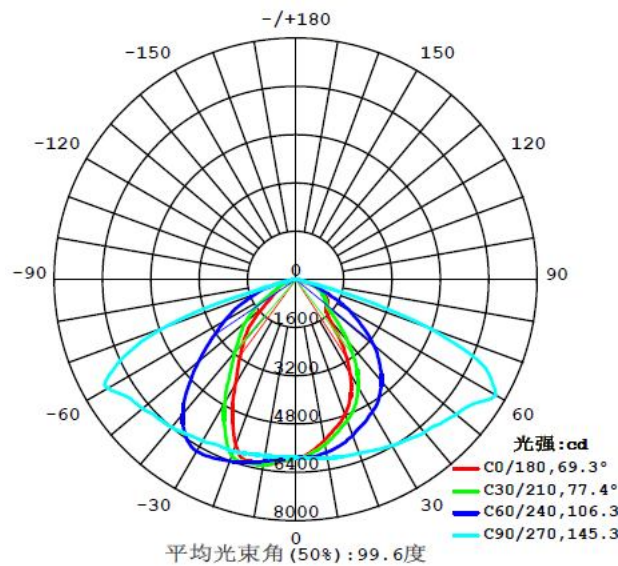

Approved by

Checked by

Prepared by

Jason Lee

Part Number Information:

B A xx x xSWx0015

Power Consumption
 30 : 30W
 50 : 50W
 60 : 60W
 80 : 80W
 0D : 100W
 0A : 120W
 0B : 150W
 0E : 180W
 0C : 200W

Color Temperature
 S : 2700KCCT
 W : 3000K CCT
 K : 3500K CCT
 N : 4000KCCT
 T : 4500K CCT
 D : 5000K CCT
 L : 5700K CCT
 C : 6000K CCT
 P : 6500K CCT

Model	A(mm)	B(mm)	C(mm)	D(mm)
50W/60W/80W	630	300	152	50

Product Photo:

Dimensions: (100W / 120W)

Model	A(mm)	B(mm)	C(mm)	D(mm)
100W/120W	750	360	170	65

Product Photo:

Dimensions: (150W / 180W / 200W)

Model	A(mm)	B(mm)	C(mm)	D(mm)
150W/180W/200W	890	420	186	70

Product Photo:

1. All dimensions are in millimeters.
2. Tolerance is ± 10 mm unless otherwise noted.

Parameters:

Input Voltage	AC90~305V / 50~60Hz
Power Factor	> 0.95
Input Power	30W/50W/60W/80W/100W/120W/150W/180W/200W
Luminous Flux Output	>130 Lm / W
Ra	>70
Beam Angle	140°x65°
Operating Temperature	-40°C ~ +60°C
Environment Temperature	-40°C ~ +60°C
Life Time	>30000H
Waterproof Rating	IP65
Product Standard	CE / ROHS

Light Distribution Curve (Unit: cd)

Encased Type

 Energyled Corporation
 C/T NO : XX
 Part No. : xxxxxxxx
 Quantity : 1 PCS
 G.W. : XX KGS
 REMARK :

PART NO.	Quantity	G.W (Kg)	L(mm)	W(mm)	H(mm)
BA30xxSWx0015	1 PCS	5.6	60	29	20.5
BA50xxSWx0015	1 PCS	7.7	70.5	36	22.5
BA60xxSWx0015	1 PCS	7.7	70.5	36	22.5
BA80xxSWx0015	1 PCS	7.7	70.5	36	22.5
BA0DxxSWx0015	1 PCS	10.5	82.5	41.5	24.5
BA0AxxSWx0015	1 PCS	10.5	82.5	41.5	24.5
BA0BxxSWx0015	1 PCS	13.5	96	48	25.5
BA0ExxSWx0015	1 PCS	13.5	96	48	25.5
BA0CxxSWx0015	1 PCS	13.5	96	48	25.5