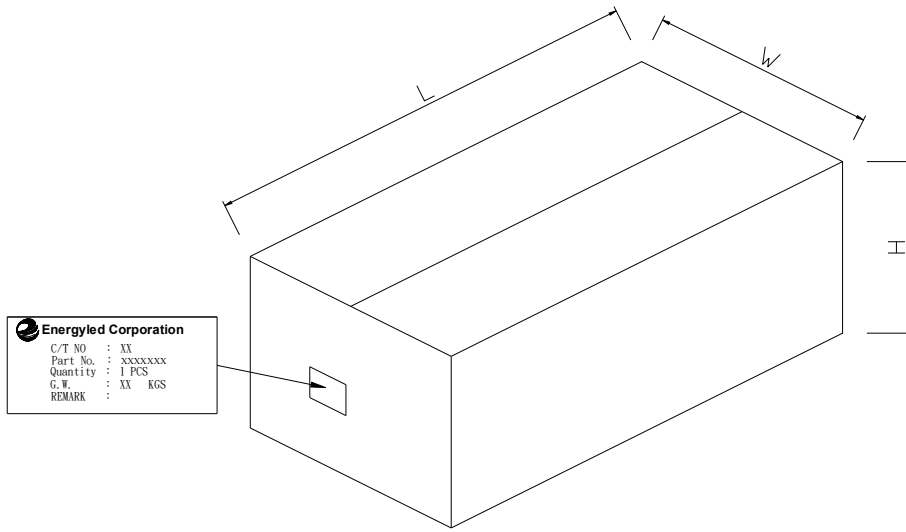

Model	A(mm)	B(mm)	C(mm)	D(mm)
50W/60W/80W	630	300	152	50

Product Photo:

Dimensions: (100W / 120W)

Model	A(mm)	B(mm)	C(mm)	D(mm)
100W/120W	750	360	170	65

Product Photo:

Dimensions: (150W / 180W / 200W)

Model	A(mm)	B(mm)	C(mm)	D(mm)
150W/180W/200W	890	420	186	70

Product Photo:

1. All dimensions are in millimeters.
2. Tolerance is ± 10 mm unless otherwise noted.

Parameters:

Input Voltage	AC90~305V / 50~60Hz
Power Factor	> 0.95
Input Power	30W/50W/60W/80W/100W/120W/150W/180W/200W
Luminous Flux Output	>130 Lm / W
Ra	>70
Beam Angle	140°x65°
Operating Temperature	-40°C ~ +60°C
Environment Temperature	-40°C ~ +60°C
Life Time	>30000H
Waterproof Rating	IP65
Product Standard	CE / ROHS

Light Distribution Curve (Unit: cd)

Encased Type

 Energyled Corporation
 C/T NO : XX
 Part No. : xxxxxxxx
 Quantity : 1 PCS
 G.W. : XX KGS
 REMARK :

PART NO.	Quantity	G.W (Kg)	L(mm)	W(mm)	H(mm)
BA30xxSWx0015	1 PCS	5.6	60	29	20.5
BA50xxSWx0015	1 PCS	7.7	70.5	36	22.5
BA60xxSWx0015	1 PCS	7.7	70.5	36	22.5
BA80xxSWx0015	1 PCS	7.7	70.5	36	22.5
BA0DxxSWx0015	1 PCS	10.5	82.5	41.5	24.5
BA0AxxSWx0015	1 PCS	10.5	82.5	41.5	24.5
BA0BxxSWx0015	1 PCS	13.5	96	48	25.5
BA0ExxSWx0015	1 PCS	13.5	96	48	25.5
BA0CxxSWx0015	1 PCS	13.5	96	48	25.5