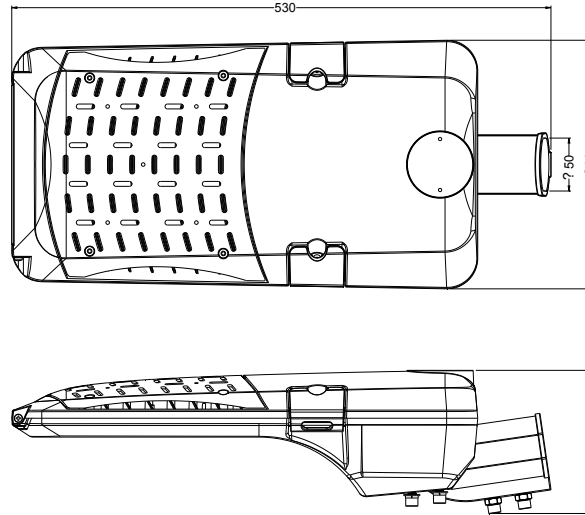

Approved by

Checked by

Prepared by

Jason Lee

Part Number Information:

B A xx x xSWx0015

Power Consumption
 30 : 30W
 50 : 50W
 60 : 60W
 80 : 80W
 0D : 100W
 0A : 120W
 0B : 150W
 0E : 180W
 0C : 200W

Color Temperature
 S : 2700KCCT
 W : 3000K CCT
 K : 3500K CCT
 N : 4000KCCT
 T : 4500K CCT
 D : 5000K CCT
 L : 5700K CCT
 C : 6000K CCT
 P : 6500K CCT

Color Index
 G: Ra>70
 H: Ra>80

Dimming Operation
 W:不調光
 A: 調光
 B: DMX512、1~10V
 、10V PWM
 C :CDS
 D: DALI 調光

Dimensions: (30W)

Model	A(mm)	B(mm)	C(mm)	D(mm)
30W	530	244	140	50

Product Photo:

Dimensions: (50W / 60W / 80W)

Model	A(mm)	B(mm)	C(mm)	D(mm)
50W/60W/80W	630	300	152	50

Product Photo:

Dimensions: (100W / 120W)

Model	A(mm)	B(mm)	C(mm)	D(mm)
100W/120W	750	360	170	65

Product Photo:

Dimensions: (150W / 180W / 200W)

Model	A(mm)	B(mm)	C(mm)	D(mm)
150W/180W/200W	890	420	186	70

Product Photo:

1. All dimensions are in millimeters.
2. Tolerance is ± 10 mm unless otherwise noted.

Parameters:

Input Voltage	AC90~305V / 50~60Hz
Power Factor	> 0.95
Input Power	30W/50W/60W/80W/100W/120W/150W/180W/200W
Luminous Flux Output	>130 Lm / W
Ra	>70
Beam Angle	140°x65°
Operating Temperature	-40°C ~ +60°C
Environment Temperature	-40°C ~ +60°C
Life Time	>30000H
Waterproof Rating	IP65
Product Standard	CE / ROHS