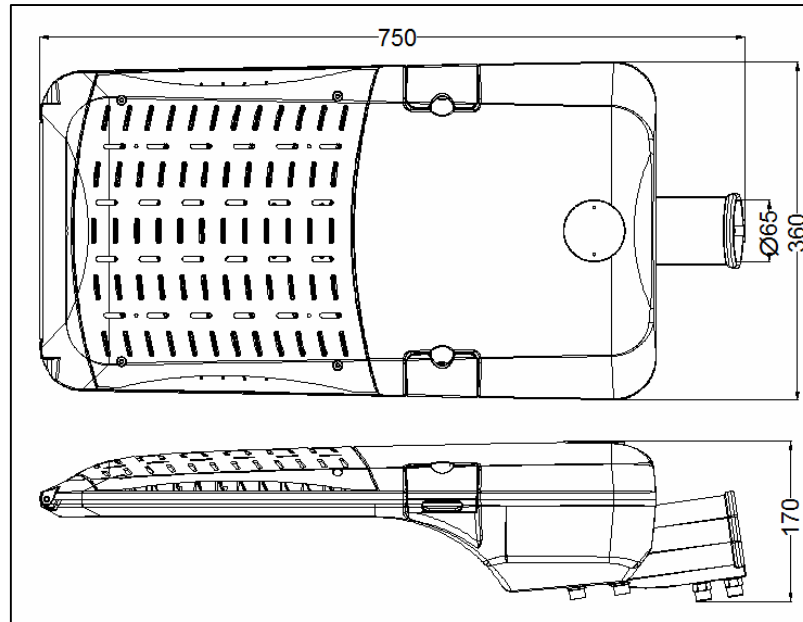

Approved by

Checked by

Prepared by

Jason Lee

Part Number Information:

B A xx x xSWx0015

Power Consumption
 30 : 30W
 50 : 50W
 60 : 60W
 80 : 80W
 0D : 100W
 0A : 120W
 0B : 150W
 0E : 180W
 0C : 200W

Color Temperature
 S : 2700KCCT
 W : 3000K CCT
 K : 3500K CCT
 N : 4000KCCT
 T : 4500K CCT
 D : 5000K CCT
 L : 5700K CCT
 C : 6000K CCT
 P : 6500K CCT

Color Index
 G: Ra>70
 H: Ra>80

Dimming Operation
 W:不調光
 A: 調光
 B: DMX512、1~10V
 、10V PWM
 C :CDS
 D: DALI 調光

Dimensions: (30W)

Model	A(mm)	B(mm)	C(mm)	D(mm)
30W	530	244	140	50

Product Photo:

Dimensions: (50W / 60W / 80W)

Model	A(mm)	B(mm)	C(mm)	D(mm)
50W/60W/80W	630	300	152	50

Product Photo:

Dimensions: (100W / 120W)

Model	A(mm)	B(mm)	C(mm)	D(mm)
100W/120W	750	360	170	65

Product Photo:

Dimensions: (150W / 180W / 200W)

Model	A(mm)	B(mm)	C(mm)	D(mm)
150W/180W/200W	890	420	186	70

Product Photo:

1. All dimensions are in millimeters.
2. Tolerance is ± 10 mm unless otherwise noted.

Parameters:

Input Voltage	AC90~305V / 50~60Hz
Power Factor	> 0.95
Input Power	30W/50W/60W/80W/100W/120W/150W/180W/200W
Luminous Flux Output	>130 Lm / W
Ra	>70
Beam Angle	140°x65°
Operating Temperature	-40°C ~ +60°C
Environment Temperature	-40°C ~ +60°C
Life Time	>30000H
Waterproof Rating	IP65
Product Standard	CE / ROHS