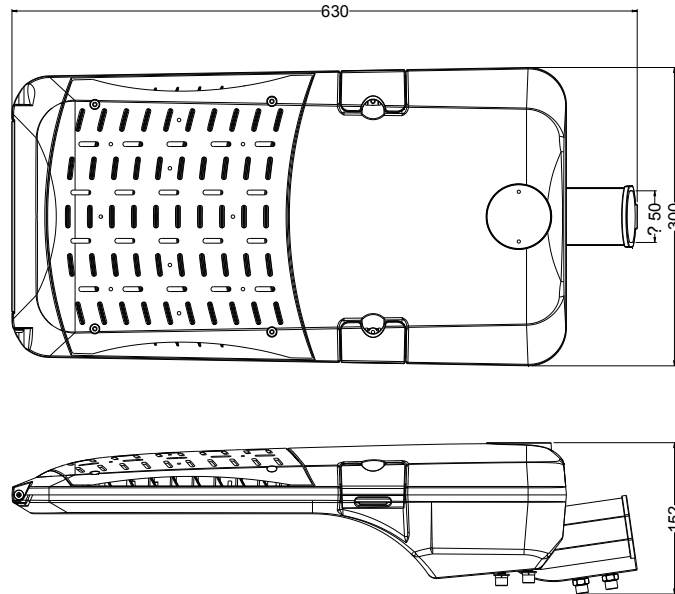

Approved by

Checked by

Prepared by

Jason Lee

Part Number Information:

B A xx x xSWx0015

Power Consumption
 30 : 30W
 50 : 50W
 60 : 60W
 80 : 80W
 0D : 100W
 0A : 120W
 0B : 150W
 0E : 180W
 0C : 200W

Color Temperature
 S : 2700KCCT
 W : 3000K CCT
 K : 3500K CCT
 N : 4000KCCT
 T : 4500K CCT
 D : 5000K CCT
 L : 5700K CCT
 C : 6000K CCT
 P : 6500K CCT

Color Index
 G: Ra>70
 H: Ra>80

Dimming Operation
 W:不調光
 A: 調光
 B: DMX512、1~10V
 、10V PWM
 C :CDS
 D: DALI 調光

Dimensions: (30W)

Model	A(mm)	B(mm)	C(mm)	D(mm)
30W	530	244	140	50

Product Photo:

Dimensions: (50W / 60W / 80W)

Model	A(mm)	B(mm)	C(mm)	D(mm)
50W/60W/80W	630	300	152	50

Product Photo:

Dimensions: (100W / 120W)

Model	A(mm)	B(mm)	C(mm)	D(mm)
100W/120W	750	360	170	65

Product Photo:

Dimensions: (150W / 180W / 200W)

Model	A(mm)	B(mm)	C(mm)	D(mm)
150W/180W/200W	890	420	186	70

Product Photo:

1. All dimensions are in millimeters.
2. Tolerance is ± 10 mm unless otherwise noted.

Parameters:

Input Voltage	AC90~305V / 50~60Hz
Power Factor	> 0.95
Input Power	30W/50W/60W/80W/100W/120W/150W/180W/200W
Luminous Flux Output	>130 Lm / W
Ra	>70
Beam Angle	140°x65°
Operating Temperature	-40°C ~ +60°C
Environment Temperature	-40°C ~ +60°C
Life Time	>30000H
Waterproof Rating	IP65
Product Standard	CE / ROHS