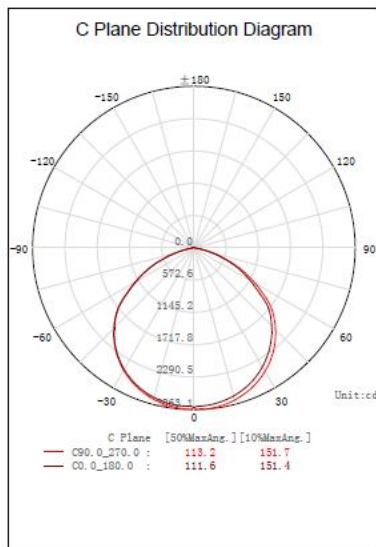

# ES – 7056-xxx-xW

Power Consumption:

060: 60W 、 100: 100W 、 150: 150W

Color

Temperature

P : 6500KCCT

C : 6000KCCT

L : 5700KCCT

D : 5000KCCT

T : 4500K CCT

N : 4000K CCT

K : 3500K CCT

W : 3000K CCT

S : 2700K CCT

Dimensions:

ES-7056-060-CW:

**ES-7056-100-CW:**

**ES-7056-150-CW:**

1. All dimensions are in millimeters.
2. Tolerance is  $\pm 10$  mm unless otherwise noted.

Parameters:

Input Voltage	AC90~305V / 50~60Hz
Power Factor	> 0.95
Input Power	60W/100W/150W
Luminous Flux Output	>120 Lm / W
Ra	>80
Beam Angle	110°
Operating Temperature	-40°C ~ +60°C
Environment Temperature	-40°C ~ +60°C
Life Time	>30000H
Waterproof Rating	IP66
Product Standard	CE / ROHS

Radiation Diagram

ES-7056-060-CW

ES-7056-100-CW

ES-7056-150-CW

**Packing method**

Part No.	L (mm)	W (mm)	H (mm)
ES-7056-060-CW	310	310	155
ES-7056-100-CW	370	370	200
ES-7056-150-CW	485	485	195