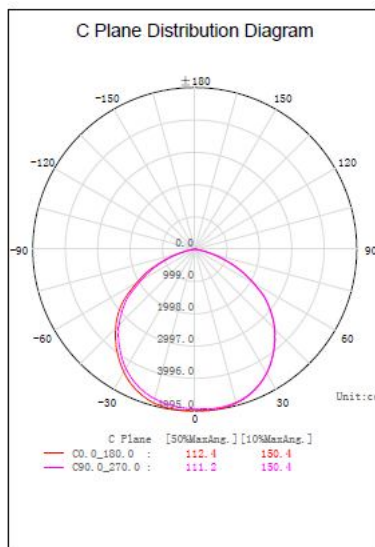

# ES – 7056-xxx-xW

Power Consumption:

060: 60W 、 100: 100W 、 150: 150W

Color

Temperature

P : 6500KCCT

C : 6000KCCT

L : 5700KCCT

D : 5000KCCT

T : 4500K CCT

N : 4000K CCT

K : 3500K CCT

W : 3000K CCT

S : 2700K CCT

Dimensions:

ES-7056-060-CW:

**ES-7056-100-CW:**

**ES-7056-150-CW:**

1. All dimensions are in millimeters.
2. Tolerance is  $\pm 10$  mm unless otherwise noted.

Parameters:

Input Voltage	AC90~305V / 50~60Hz
Power Factor	> 0.95
Input Power	60W/100W/150W
Luminous Flux Output	>120 Lm / W
Ra	>80
Beam Angle	110°
Operating Temperature	-40°C ~ +60°C
Environment Temperature	-40°C ~ +60°C
Life Time	>30000H
Waterproof Rating	IP66
Product Standard	CE / ROHS

Radiation Diagram

ES-7056-060-CW

ES-7056-100-CW

ES-7056-150-CW

**Packing method**

Part No.	L (mm)	W (mm)	H (mm)
ES-7056-060-CW	310	310	155
ES-7056-100-CW	370	370	200
ES-7056-150-CW	485	485	195