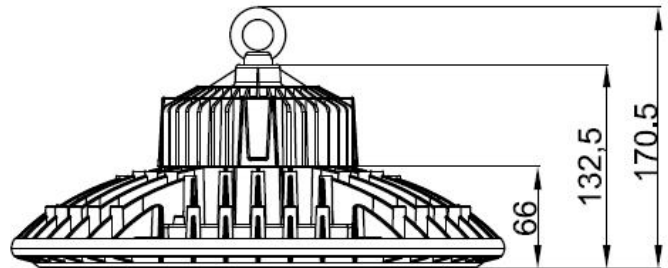

D : 5000KCCT

T : 4500K CCT

N : 4000K CCT

K : 3500K CCT

W : 3000K CCT

S : 2700K CCT

Dimensions:

ES-7056-060-CW:

**ES-7056-100-CW:**

**ES-7056-150-CW:**

1. All dimensions are in millimeters.
2. Tolerance is  $\pm 10$  mm unless otherwise noted.

Parameters:

Input Voltage	AC90~305V / 50~60Hz
Power Factor	> 0.95
Input Power	60W/100W/150W
Luminous Flux Output	>120 Lm / W
Ra	>80
Beam Angle	110°
Operating Temperature	-40°C ~ +60°C
Environment Temperature	-40°C ~ +60°C
Life Time	>30000H
Waterproof Rating	IP66
Product Standard	CE / ROHS