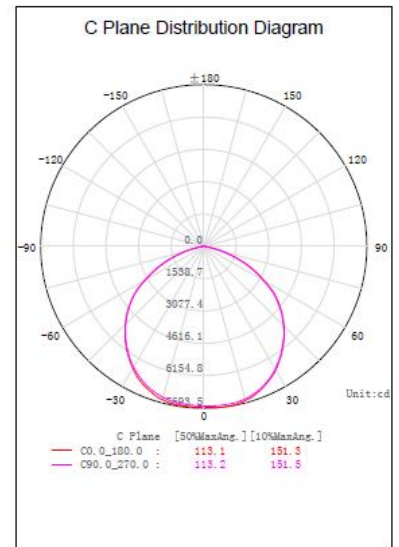

# ES – 7056-xxx-xW

Power Consumption:

060: 60W 、 100: 100W 、 150: 150W

Color

Temperature

P : 6500KCCT

C : 6000KCCT

L : 5700KCCT

D : 5000KCCT

T : 4500K CCT

N : 4000K CCT

K : 3500K CCT

W : 3000K CCT

S : 2700K CCT

Dimensions:

ES-7056-060-CW:

**ES-7056-100-CW:**

**ES-7056-150-CW:**

1. All dimensions are in millimeters.
2. Tolerance is  $\pm 10$  mm unless otherwise noted.

Parameters:

Input Voltage	AC90~305V / 50~60Hz
Power Factor	> 0.95
Input Power	60W/100W/150W
Luminous Flux Output	>120 Lm / W
Ra	>80
Beam Angle	110°
Operating Temperature	-40°C ~ +60°C
Environment Temperature	-40°C ~ +60°C
Life Time	>30000H
Waterproof Rating	IP66
Product Standard	CE / ROHS

Radiation Diagram

ES-7056-060-CW

ES-7056-100-CW

ES-7056-150-CW

**Packing method**

Part No.	L (mm)	W (mm)	H (mm)
ES-7056-060-CW	310	310	155
ES-7056-100-CW	370	370	200
ES-7056-150-CW	485	485	195