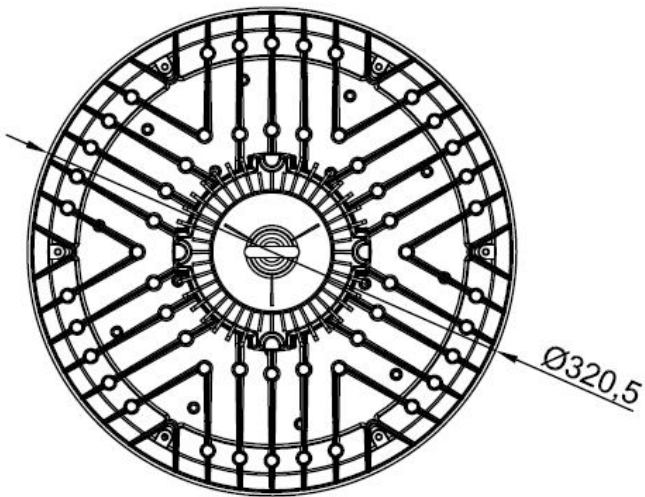

D : 5000KCCT

T : 4500K CCT

N : 4000K CCT

K : 3500K CCT

W : 3000K CCT

S : 2700K CCT

Dimensions:

ES-7056-060-CW:

**ES-7056-100-CW:**

**ES-7056-150-CW:**

1. All dimensions are in millimeters.
2. Tolerance is  $\pm 10$  mm unless otherwise noted.

Parameters:

Input Voltage	AC90~305V / 50~60Hz
Power Factor	> 0.95
Input Power	60W/100W/150W
Luminous Flux Output	>120 Lm / W
Ra	>80
Beam Angle	110°
Operating Temperature	-40°C ~ +60°C
Environment Temperature	-40°C ~ +60°C
Life Time	>30000H
Waterproof Rating	IP66
Product Standard	CE / ROHS