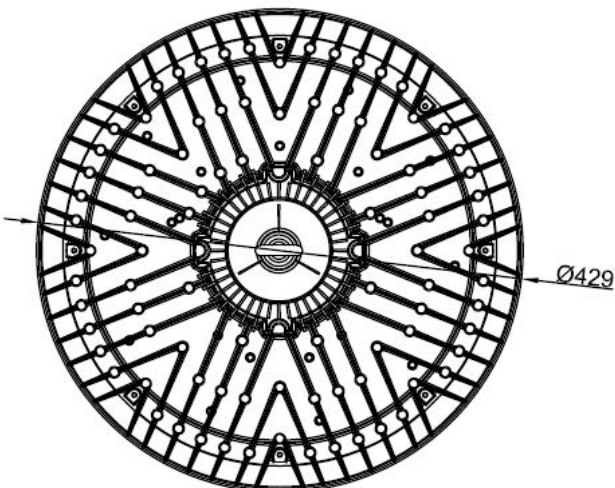

D : 5000KCCT

T : 4500K CCT

N : 4000K CCT

K : 3500K CCT

W : 3000K CCT

S : 2700K CCT

Dimensions:

ES-7056-060-CW:

**ES-7056-100-CW:**

**ES-7056-150-CW:**

1. All dimensions are in millimeters.
2. Tolerance is  $\pm 10$  mm unless otherwise noted.

Parameters:

Input Voltage	AC90~305V / 50~60Hz
Power Factor	> 0.95
Input Power	60W/100W/150W
Luminous Flux Output	>120 Lm / W
Ra	>80
Beam Angle	110°
Operating Temperature	-40°C ~ +60°C
Environment Temperature	-40°C ~ +60°C
Life Time	>30000H
Waterproof Rating	IP66
Product Standard	CE / ROHS