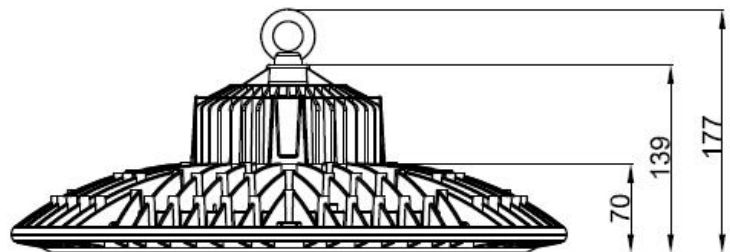

D : 5000KCCT

T : 4500K CCT

N : 4000K CCT

K : 3500K CCT

W : 3000K CCT

S : 2700K CCT

Dimensions:

ES-7056-060-CW:

**ES-7056-100-CW:**

**ES-7056-150-CW:**

1. All dimensions are in millimeters.
2. Tolerance is  $\pm 10$  mm unless otherwise noted.

Parameters:

Input Voltage	AC90~305V / 50~60Hz
Power Factor	> 0.95
Input Power	60W/100W/150W
Luminous Flux Output	>120 Lm / W
Ra	>80
Beam Angle	110°
Operating Temperature	-40°C ~ +60°C
Environment Temperature	-40°C ~ +60°C
Life Time	>30000H
Waterproof Rating	IP66
Product Standard	CE / ROHS