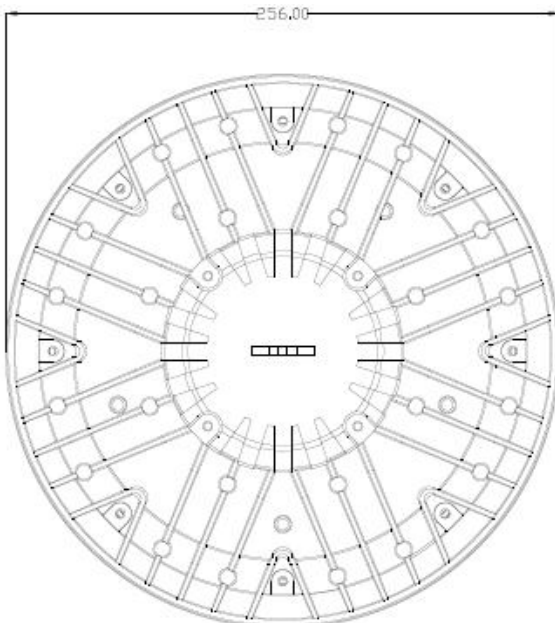

D : 5000KCCT

T : 4500K CCT

N : 4000K CCT

K : 3500K CCT

W : 3000K CCT

S : 2700K CCT

Dimensions:

ES-7056-060-CW:

**ES-7056-100-CW:**

**ES-7056-150-CW:**

1. All dimensions are in millimeters.
2. Tolerance is  $\pm 10$  mm unless otherwise noted.

Parameters:

Input Voltage	AC90~305V / 50~60Hz
Power Factor	> 0.95
Input Power	60W/100W/150W
Luminous Flux Output	>120 Lm / W
Ra	>80
Beam Angle	110°
Operating Temperature	-40°C ~ +60°C
Environment Temperature	-40°C ~ +60°C
Life Time	>30000H
Waterproof Rating	IP66
Product Standard	CE / ROHS

Radiation Diagram

ES-7056-060-CW

ES-7056-100-CW

ES-7056-150-CW

**Packing method**

Part No.	L (mm)	W (mm)	H (mm)
ES-7056-060-CW	310	310	155
ES-7056-100-CW	370	370	200
ES-7056-150-CW	485	485	195