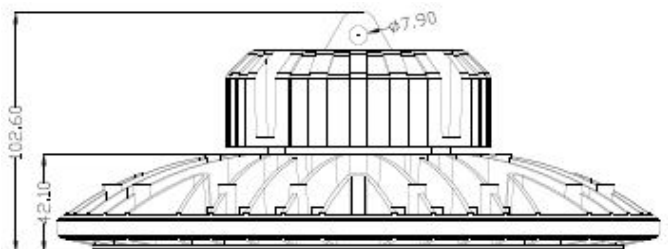

**ES-7056-100-CW:**

**ES-7056-150-CW:**

1. All dimensions are in millimeters.
2. Tolerance is  $\pm 10$  mm unless otherwise noted.

Parameters:

Input Voltage	AC90~305V / 50~60Hz
Power Factor	> 0.95
Input Power	60W/100W/150W
Luminous Flux Output	>120 Lm / W
Ra	>80
Beam Angle	110°
Operating Temperature	-40°C ~ +60°C
Environment Temperature	-40°C ~ +60°C
Life Time	>30000H
Waterproof Rating	IP66
Product Standard	CE / ROHS